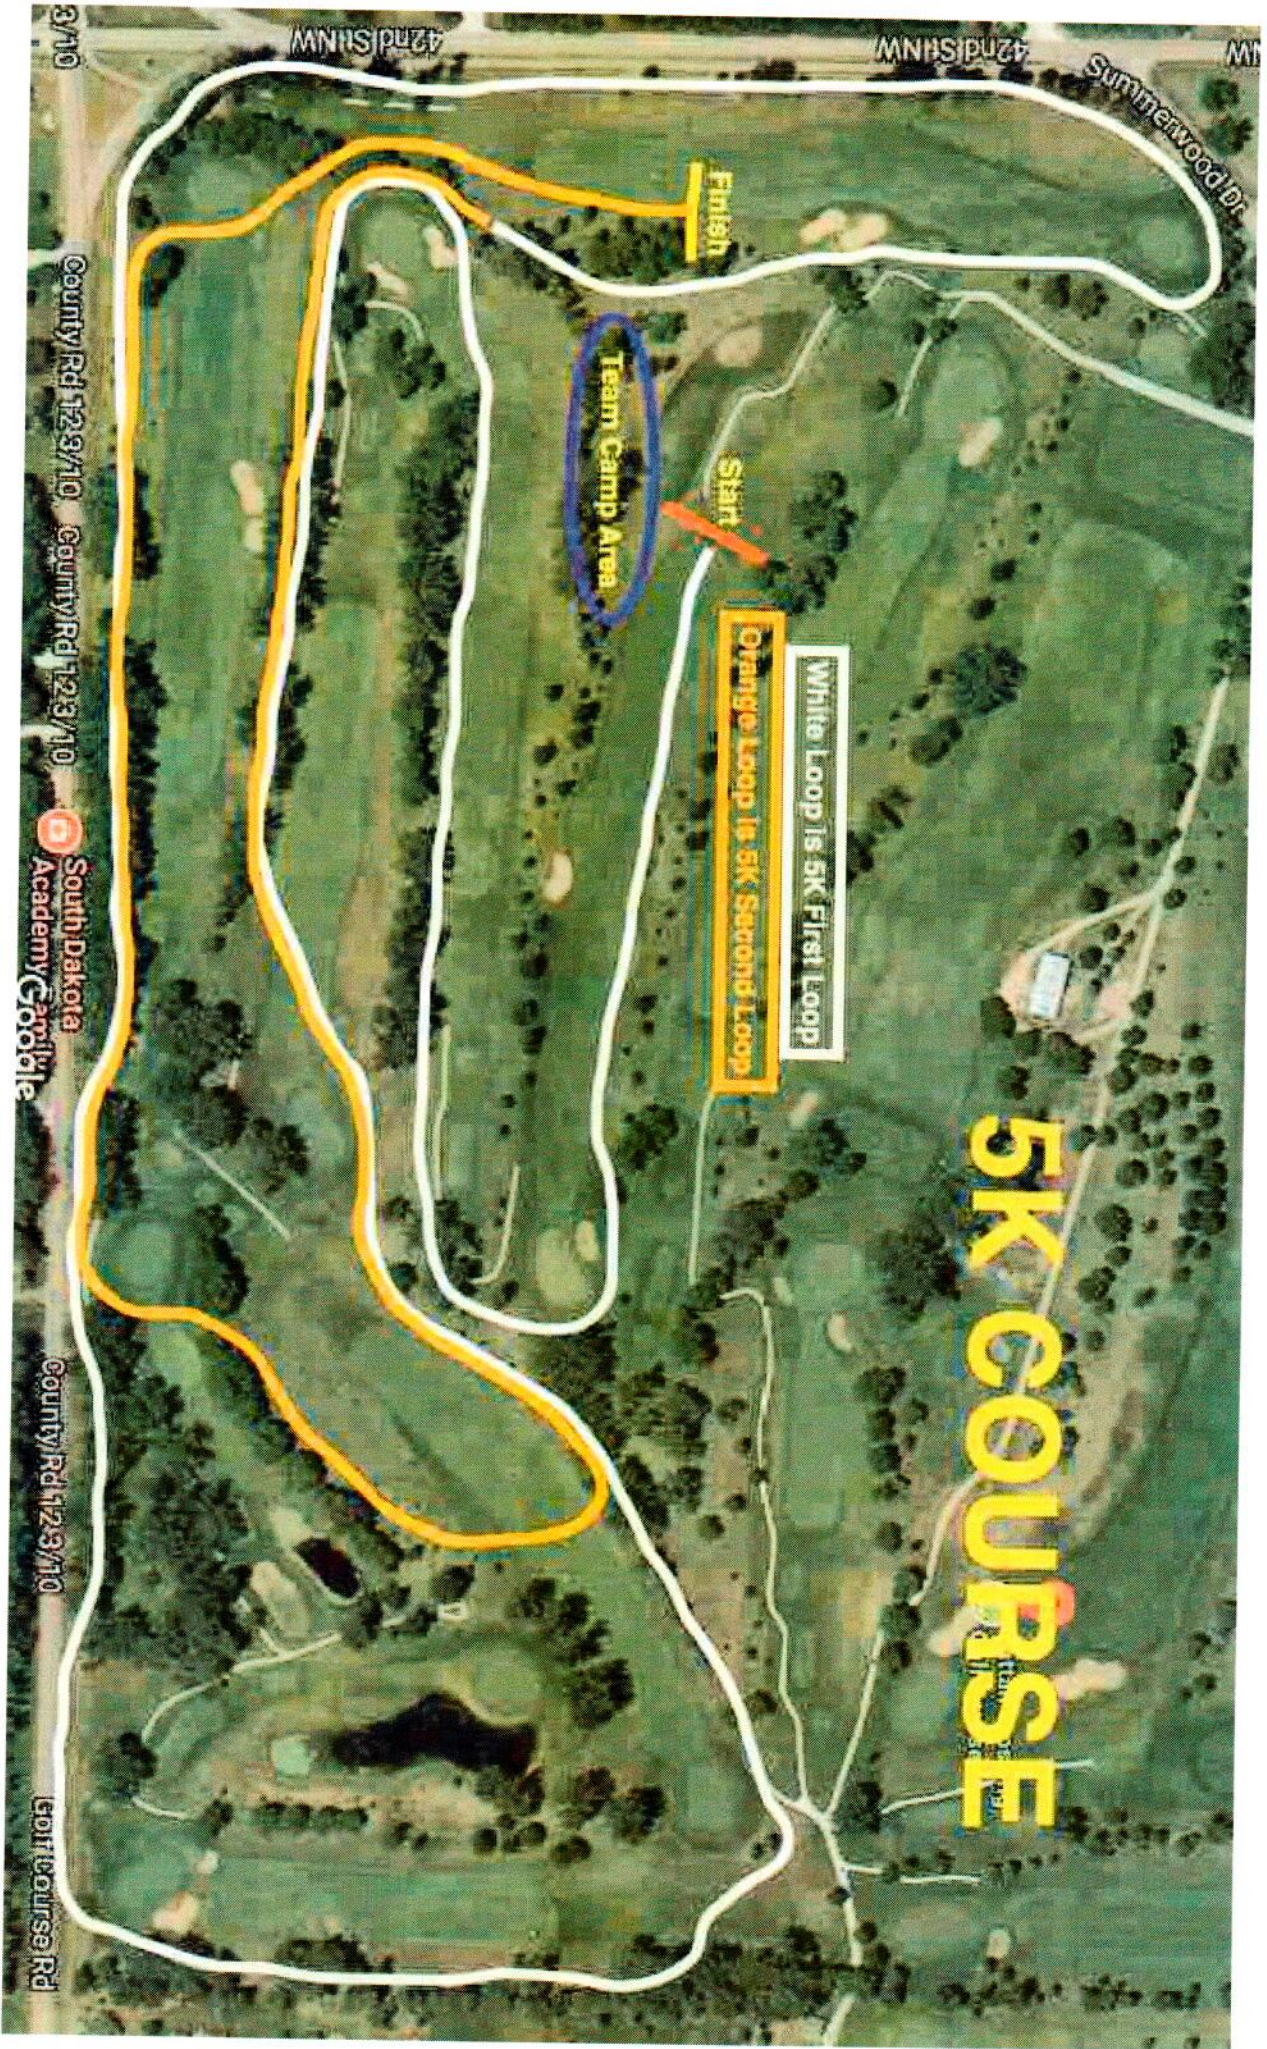

5K COURSE

White Loop is 5K First Loop

Orange Loop is 5K Second Loop

Team Camp Area

Finish

Start

County Rd 123/10 County Rd 123/10

South Dakota Academy of Golf

County Rd 123/10

Golf Course Rd

3/10

42nd St NW

42nd St NW

Summerwood Dr

4K COURSE

White Loop is 4K First Loop

Orange Loop is 5K Second Loop

Finish

Start

Team Camp Area

County Rd 123/10

South Dakota Academy of Golf

County Rd 123/10

Golf Course Rd

Summerwood Dr

42nd St NW

42nd St NW

3/10

3K COURSE

White Loop is 3K Loop

Finish

Start