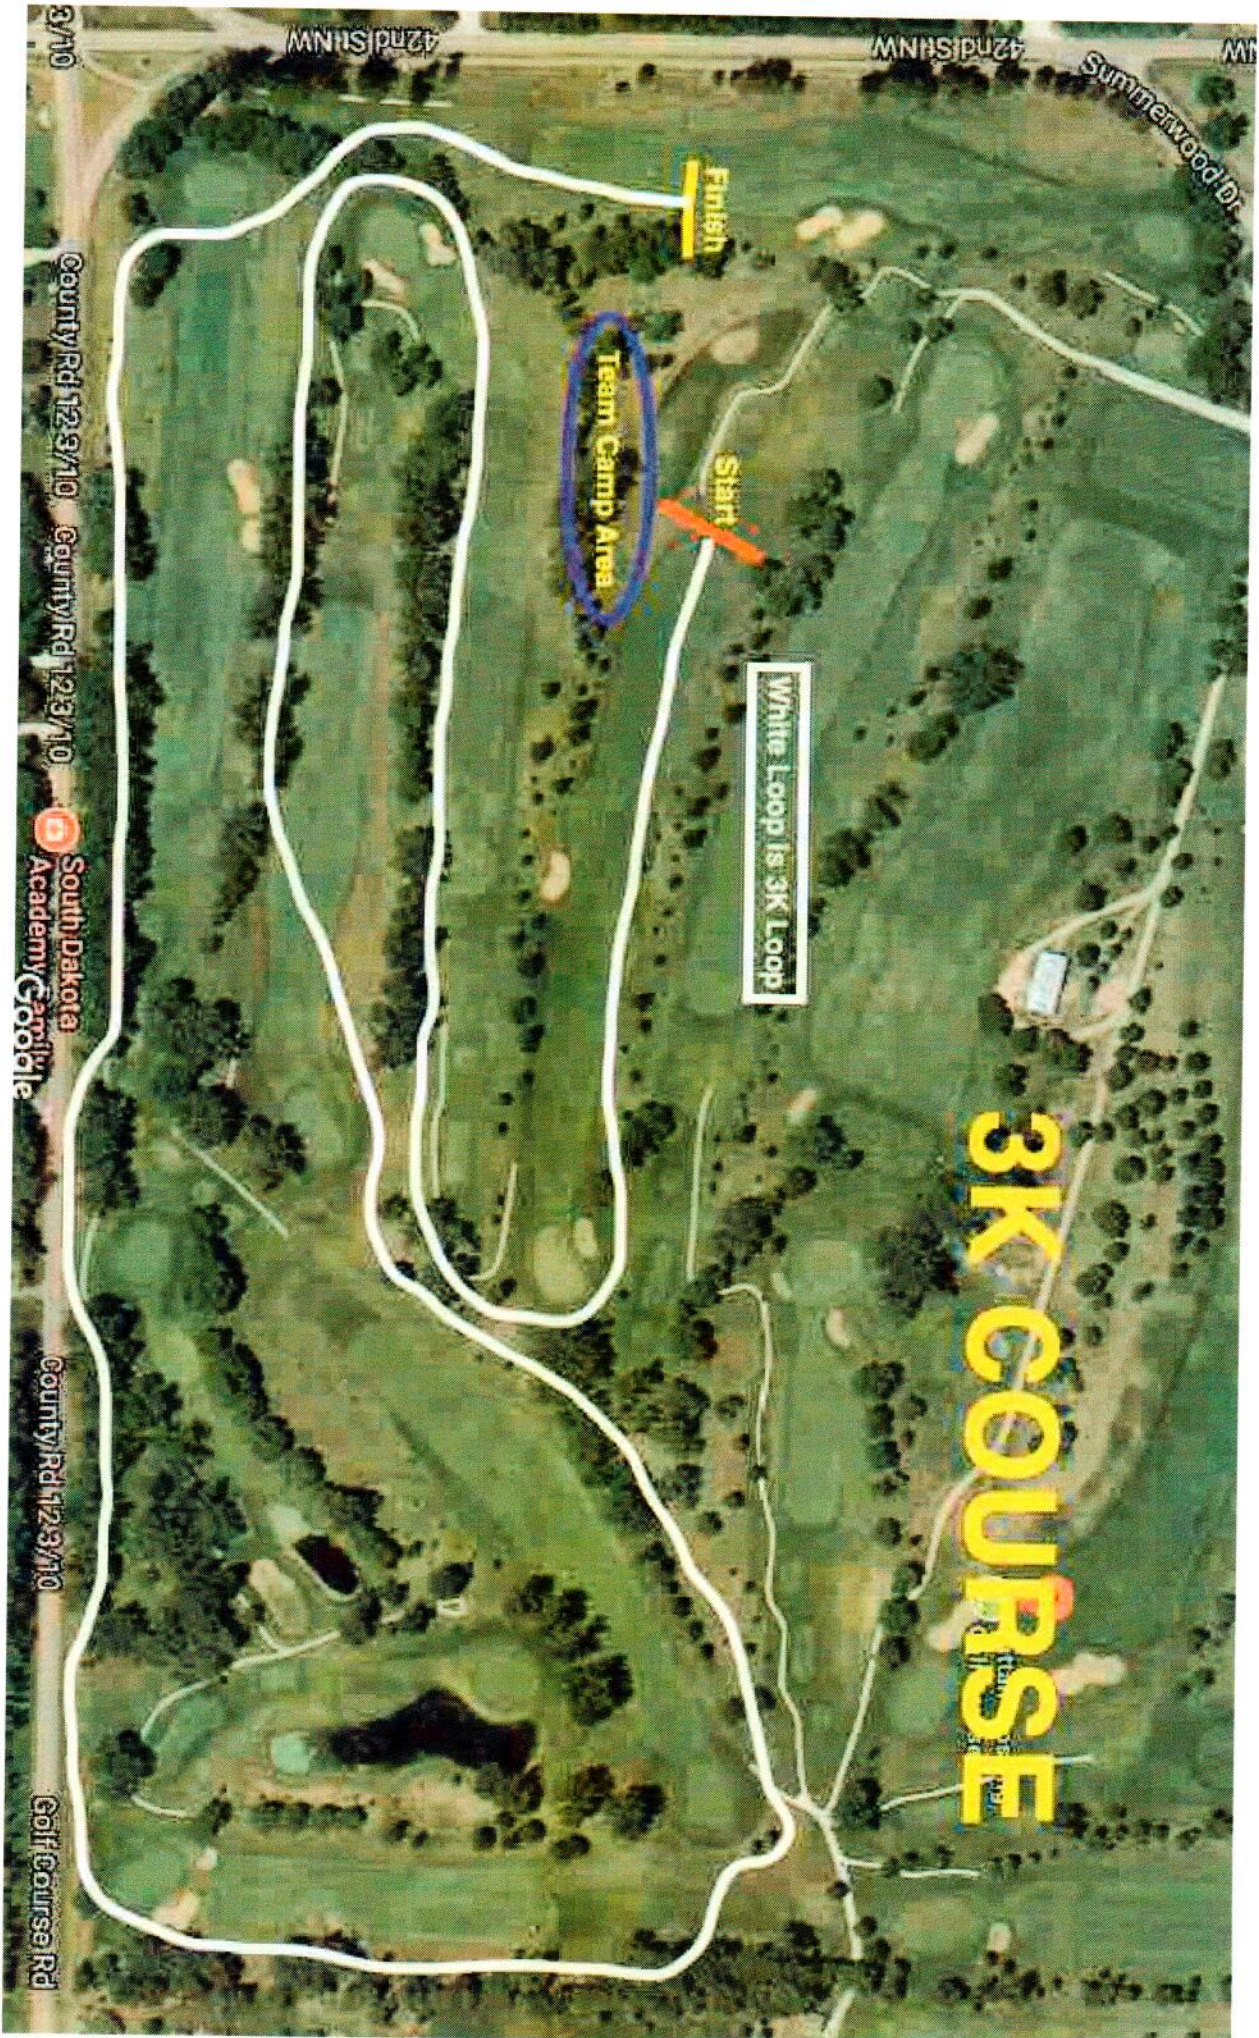

5K COURSE

White Loop is 5K First Loop

Orange Loop is 5K Second Loop

Team Camp Area

Finish

Start

County Rd 123/10 County Rd 123/10

South Dakota Academy of Golf

County Rd 123/10

Golf Course Rd

3/10

42nd St NW

42nd St NW

Summerwood Dr

4K COURSE

White Loop is 4K First Loop

Orange Loop is 5K Second Loop

Finish

Start

Team Camp Area

County Rd 123/10

South Dakota Academy of Golf

County Rd 123/10

Golf Course Rd

Summerwood Dr

42nd St NW

42nd St NW

3/10

3K COURSE

White Loop is 3K Loop

Finish

Start