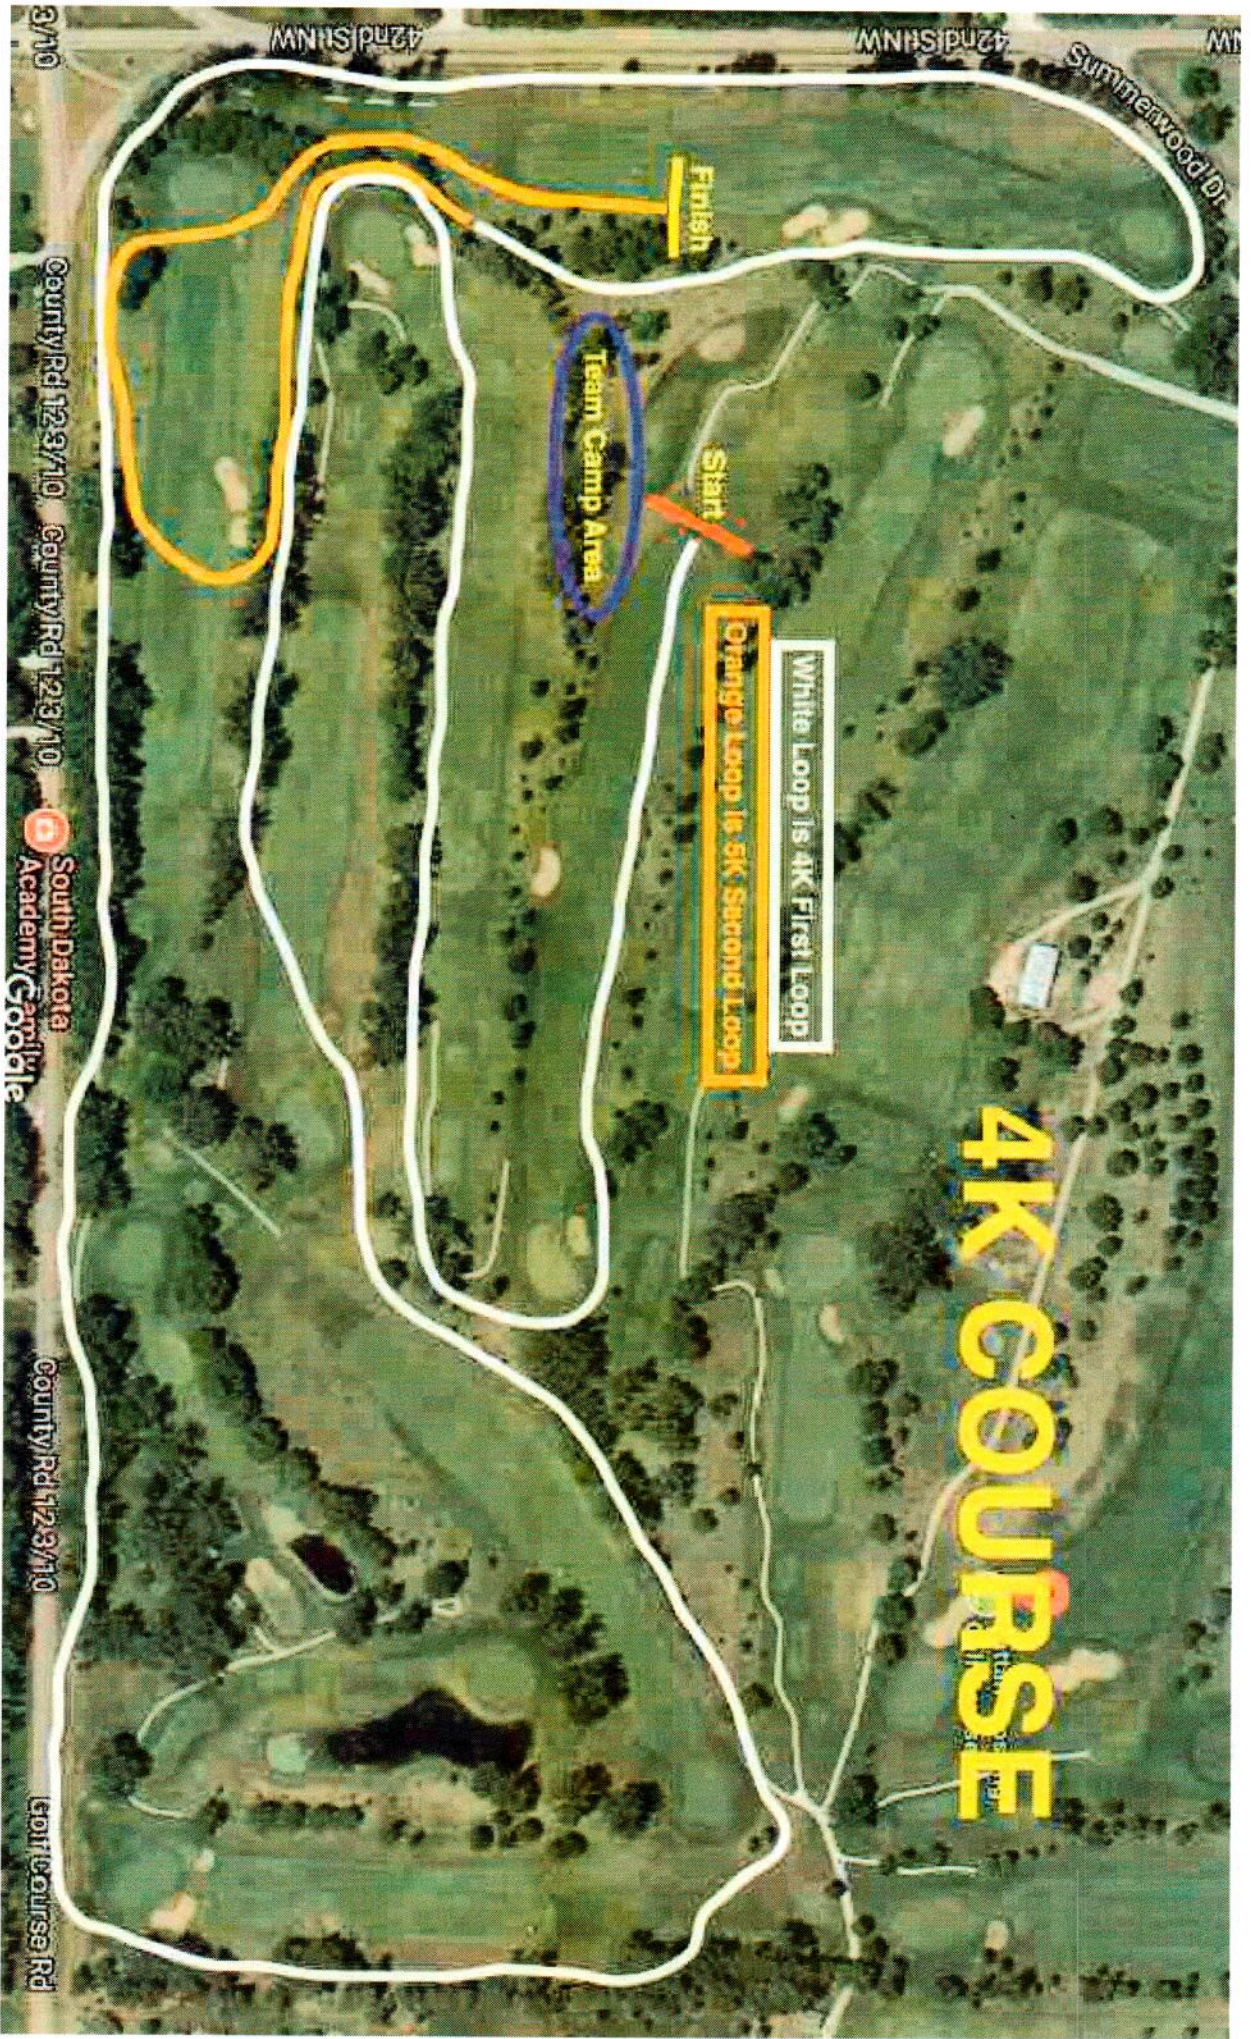

5K COURSE

White Loop is 5K First Loop

Orange Loop is 5K Second Loop

Team Camp Area

Finish

Start

County Rd 123/10 County Rd 123/10

South Dakota Academy of Golf

County Rd 123/10

Golf Course Rd

3/10

42nd St NW

42nd St NW

Summerwood Dr

4K COURSE

White Loop is 4K First Loop

Orange Loop is 5K Second Loop

Finish

Start

Team Camp Area

County Rd 123/10

South Dakota Academy of Golf

County Rd 123/10

Golf Course Rd

Summerwood Dr

42nd St NW

42nd St NW

3/10

3K COURSE

White Loop is 3K Loop

Finish

Start