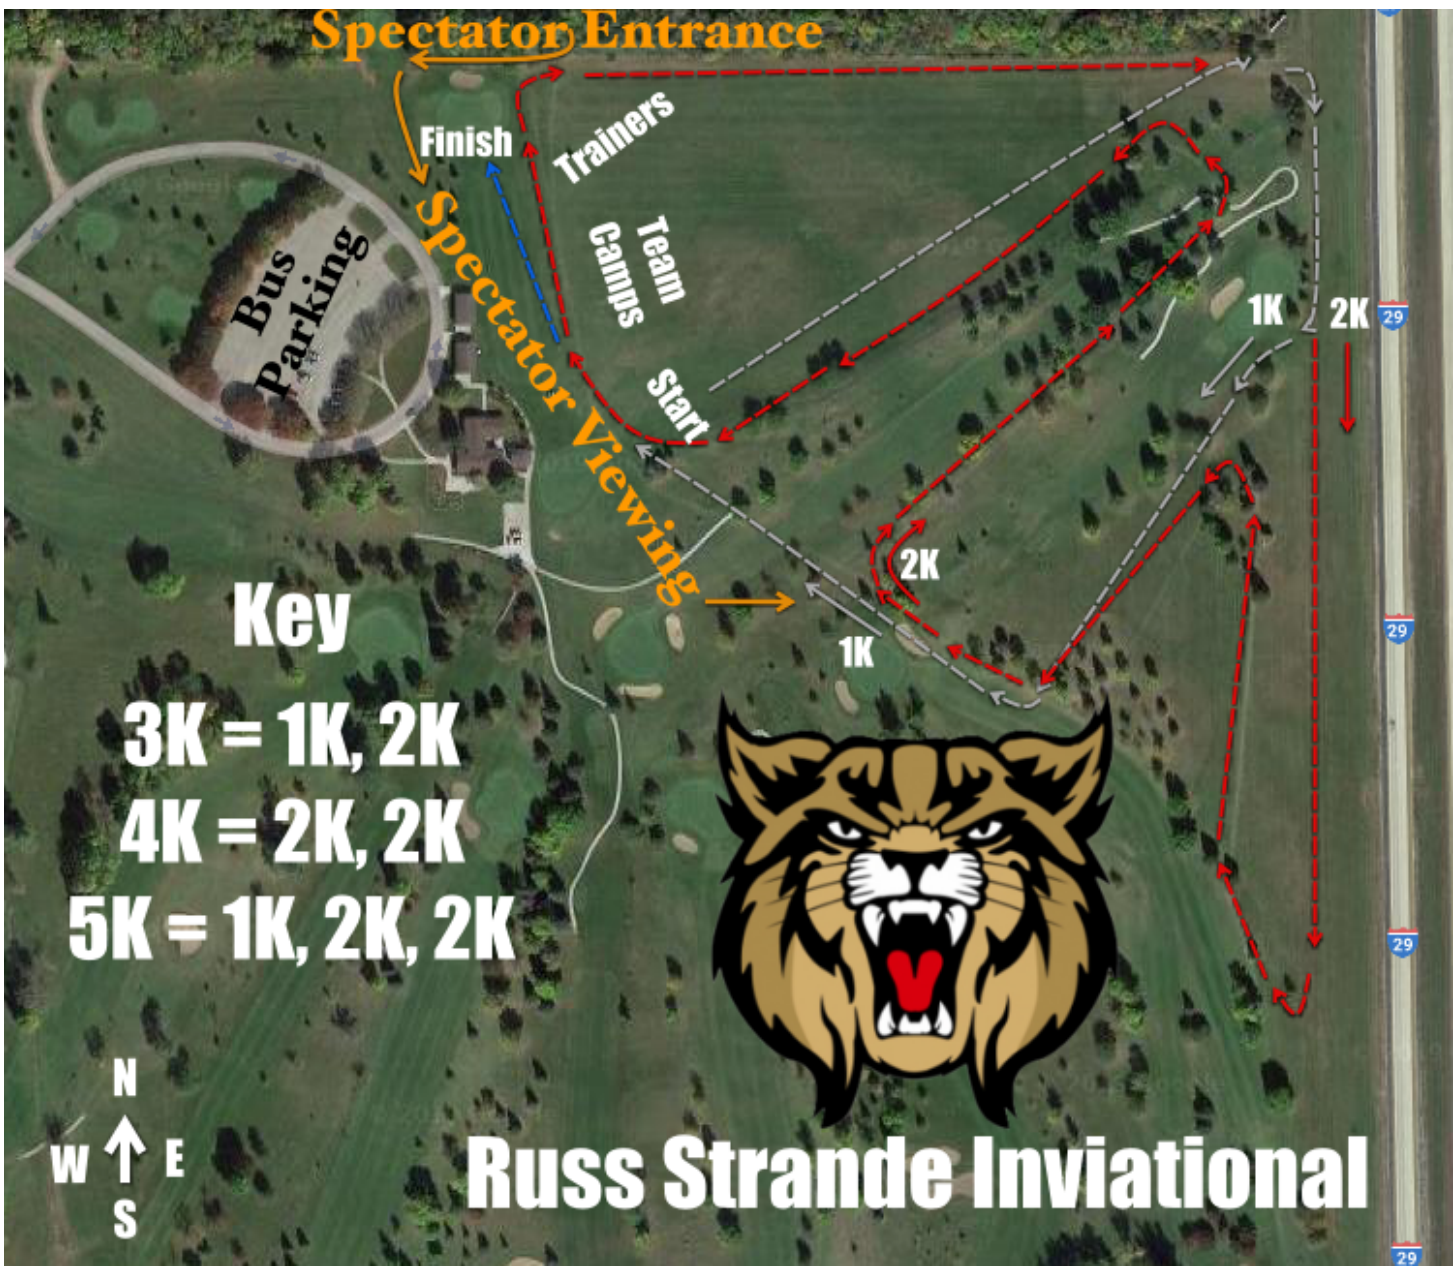

Spectator Entrance

Key

3K = 1K, 2K

4K = 2K, 2K

5K = 1K, 2K, 2K

Russ Strande Inviational